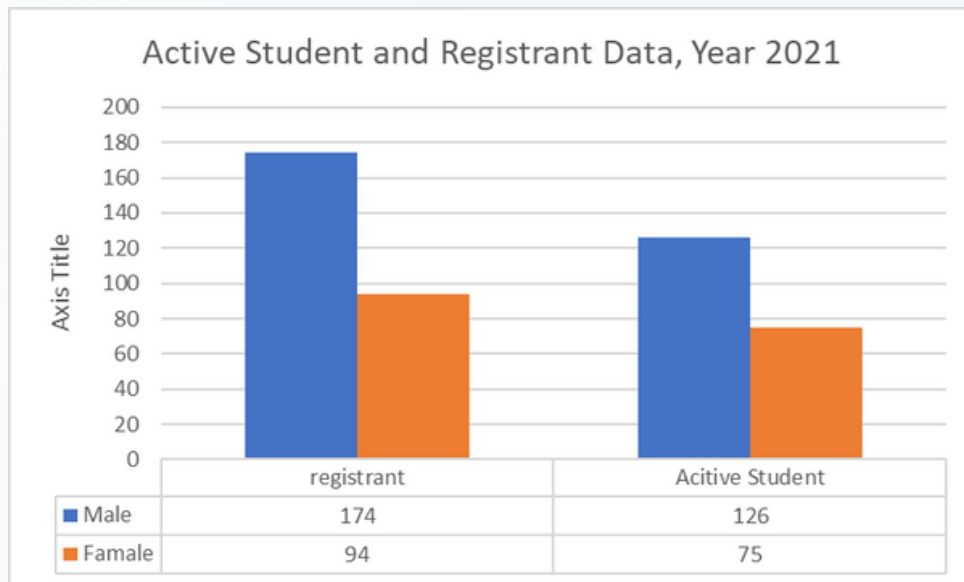

THE Impact Rankings Questionnaire

University : Universitas Indonesia
Faculty : Sekolah Kajian Stratejik dan Global
Web address : <https://sksg.ui.ac.id/>

- [5] SDG5 - Gender Equality
- [5.3] Student access measures
- [5.3.1] Tracking access measures

Picture: Tracking access measures